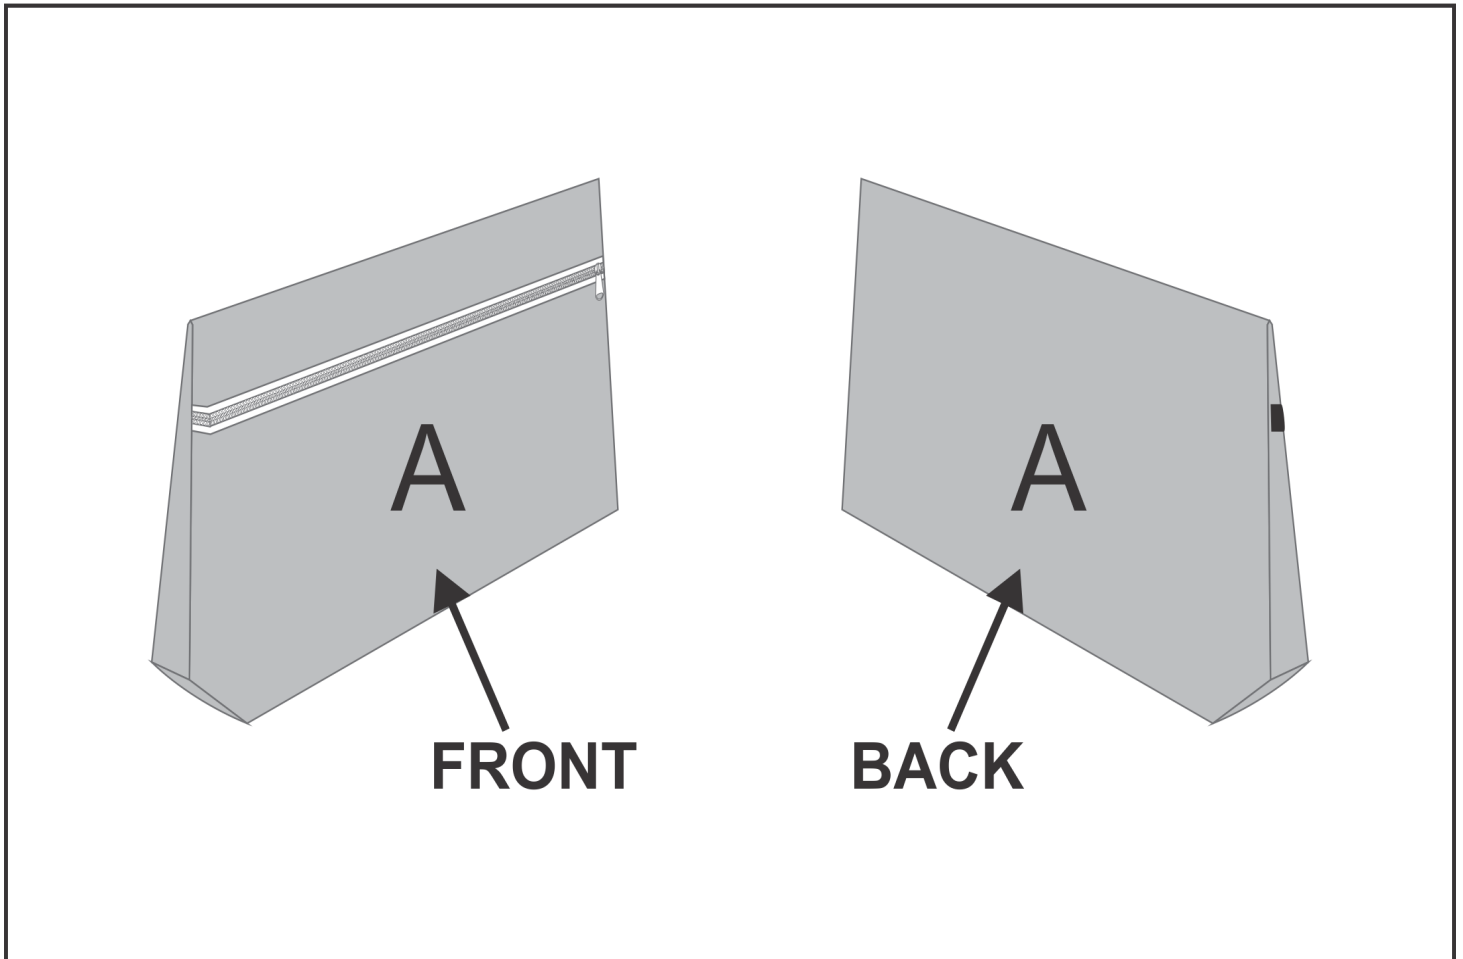

# SG-HP-63-G

PPS Hoppla Seasoned Traveller Utility Pouch

## Need to know:

Includes 1-Position Sublimation (setup fees apply)

- Please Note: We cannot guarantee 100% logo Alignment on all Brandable Panels.

## Branding Options:

Position	Branding Method (Branding Code)	No. of Colours	Dimension
A	Custom Sublimation A (CPSUB-A)	Full Colour	306mm wide x 422mm high